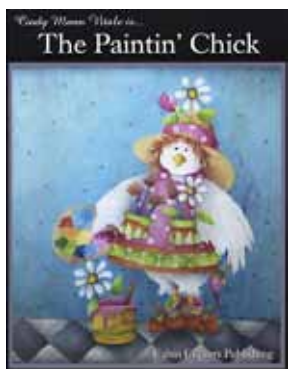

HARVEST MOON
by Sandra Malone
Acrylics, 36 pages
87-13491 13.95

HOLIDAY MERRIMENT
by Evelyn Wright
Acrylics, 40 pages
87-13497 13.95

THE PAINTIN' CHICK
by Cindy Mann Vitale
Acrylics, 48 pages
87-13495 13.95